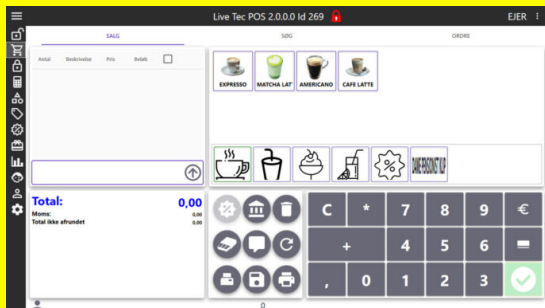

Honeywell 1D/2D, 1040x720, 100000lx, USB, 2W, 130g, Black/Grey

Durable, Highly Accurate 2D Scanner Designed for in-store retail environments requiring a highly accurate 2D scanning solution in a durable form factor, the Voyager™ Extreme Performance (XP) 1470g scanner delivers industry-leading scanning capability on traditional barcodes and digital screens - even on damaged and difficult-to-read codes. With better durability and a more powerful scan capability than previous models - or any competitive scanner in its class - the Vo...

[Read More](#)

SKU: 1470G2D-2USB-R

Price: 1.028,00 kr. ekskl. moms

Stock: instock

Categories: [Stregkodescanner](#)

Product Description

Live Tec Pos software

Oprettelses gebyr 1000kr. plus moms 299kr/måned plus moms Vi har ingen binding, du kan stoppe din betaling når som helst.

[Read More](#)

SKU: 1004

Price: 299,00 kr. ekskl. moms

Stock: instock

Categories: [Software](#)

Product Description

Dette pos kassesystem er udviklet og testet af live tec igennem mange år, i detail handel butikker, frisører, supermarkeder, grosister og cykelhandler... Dette er en basic live tec pos software som indeholder følgende funktioner: