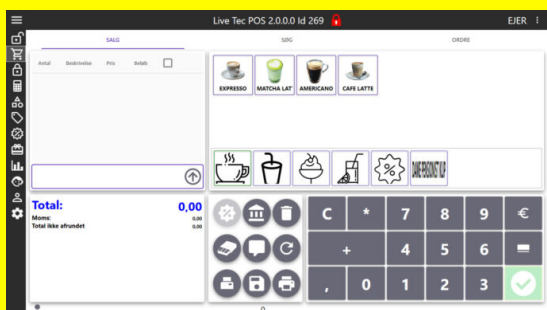

Honeywell 1D/2D, 1040x720, 100000lx, USB, 2W, 130g, Black/Grey

Durable, Highly Accurate 2D Scanner Designed for in-store retail environments requiring a highly accurate 2D scanning solution in a durable form factor, the Voyager™ Extreme Performance (XP) 1470g scanner delivers industry-leading scanning capability on traditional barcodes and digital screens - even on damaged and difficult-to-read codes. With better durability and a more powerful scan capability than previous models - or any competitive scanner in its class - the Vo...

[Read More](#)

SKU: 1470G2D-2USB-R

Price: 1.028,00 kr. ekskl. moms

Stock: instock

Categories: [Stregkodescanner](#)

Product Description

Live Tec Pos software

Oprettelses gebyr 1000kr. plus moms 299kr/måned plus moms Vi har ingen binding, du kan stoppe din betaling når som helst.

[Read More](#)

SKU: 1004

Price: 299,00 kr. ekskl. moms

Stock: instock

Categories: [Software](#)

Product Description

Dette pos kassesystem er udviklet og testet af live tec igennem mange år, i detail handel butikker, frisører, supermarkeder, grosister og cykelhandler... Dette er en basic live tec pos software som indeholder følgende funktioner: